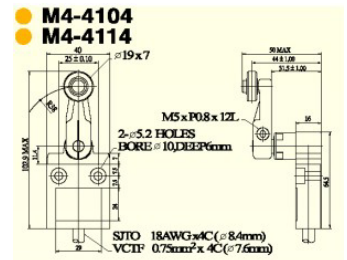

M4 SERIES ENCLOSED LIMIT SWITCHES

FEATURES

- Metal case housing
- IP67
- 5A 125 or 250 VAC
- -15°C to +70°C
- NO/NC contacts
- Wide choice of heads and actuators
- •

Item nr	Specification
M4-4101-2	VCTF cable 2m, IP67
M4-4101-2L	SJTO cable 2m, IP67
M4-4101S-2	VCTF cable 2m, side out cable, IP67
M4-4101S-2L	SJTO cable 2m, side out cable, IP67
M4-4101Q-1	Quick connect in M12, AC or DC, w/out cable, IP67

M4-4102-2	VCTF cable 2m, IP67
M4-4102-2L	SJTO cable 2m, IP67
M4-4102S-2	VCTF cable 2m, side out cable, IP67
M4-4102S-2L	SJTO cable 2m, side out cable, IP67
M4-4102Q-1	Quick connect in M12, AC or DC, w/out cable, IP67

M4-4102R-2	VCTF cable 2m, IP67
M4-4102R-2L	SJTO cable 2m, IP67
M4-4102RS-2	VCTF cable 2m, side out cable, IP67
M4-4102RS-2L	SJTO cable 2m, side out cable, IP67
M4-4102RQ-1	Quick connect in M12, AC or DC, w/out cable, IP67

M4-4103-2	VCTF cable 2m, IP67
M4-4103-2L	SJTO cable 2m, IP67
M4-4103S-2	VCTF cable 2m, side out cable, IP67
M4-4103S-2L	SJTO cable 2m, side out cable, IP67
M4-4103Q-1	Quick connect in M12, AC or DC, w/out cable, IP67

M4-4104-2	VCTF cable 2m, IP67
M4-4104-2L	SJTO cable 2m, IP67
M4-4104S-2	VCTF cable 2m, side out cable, IP67
M4-4104S-2L	SJTO cable 2m, side out cable, IP67
M4-4104Q-1	Quick connect in M12, AC or DC, w/out cable, IP67

M4-4114-2	VCTF cable 2m, IP67
M4-4114-2L	SJTO cable 2m, IP67
M4-4114S-2	VCTF cable 2m, side out cable, IP67
M4-4114S-2L	SJTO cable 2m, side out cable, IP67
M4-4114Q-1	Quick connect in M12, AC or DC, w/out cable, IP67