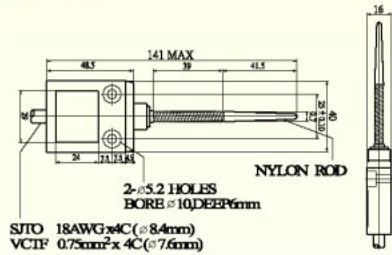

M4-4106

- M4-4106-2 VCTF cable 2m, IP67
- M4-4106-2L SJTO cable 2m, IP67
- M4-4106S-2 VCTF cable 2m, side out cable, IP67
- M4-4106S-2L SJTO cable 2m, side out cable, IP67
- M4-4106Q-1 Quick connect in M12, AC or DC, w/out cable, IP67