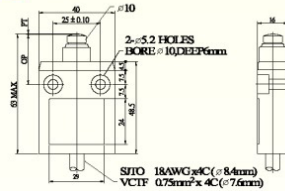

M4-4111

- M4-4111-2 VCTF cable 2m, IP67
- M4-4111-2L SJTO cable 2m, IP67
- M4-4111S-2 VCTF cable 2m, side out cable
- M4-4111S-2L SJTO cable 2m, side out cable
- M4-4111Q-1 Quick connect in M12, AC or DC, w/out cable