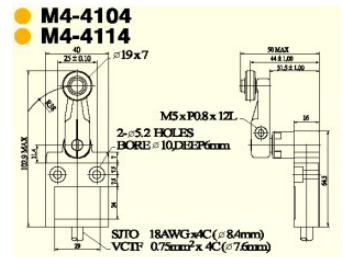

M4-4104-2	VCTF cable 2m, IP67
M4-4104-2L	SJTO cable 2m, IP67
M4-4104S-2	VCTF cable 2m, side out cable, IP67
M4-4104S-2L	SJTO cable 2m, side out cable, IP67
M4-4104Q-1	Quick connect in M12, AC or DC, w/out cable, IP67