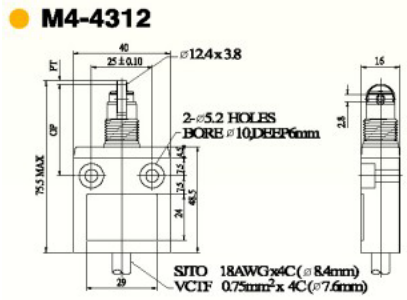

**M4-4310**

- M4-4310-2 VCTF cable 2m, IP67
- M4-4310-2L SJTO cable 2m, IP67
- M4-4310S-2 VCTF cable 2m, side out cable, IP67
- M4-4310S-2L SJTO cable 2m, side out cable, IP67
- M4-4310Q-1 Quick connect in M12, AC or DC, w/out cable, IP67

**M4-4311**

- M4-4311-2 VCTF cable 2m, IP67
- M4-4311-2L SJTO cable 2m, IP67
- M4-4311S-2 VCTF cable 2m, side out cable, IP67
- M4-4311S-2L SJTO cable 2m, side out cable, IP67
- M4-4311Q-1 Quick connect in M12, AC or DC, w/out cable, IP67