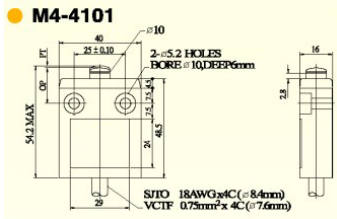

#### FEATURES

- Metal case housing
- IP67
- 5A 125 or 250 VAC
- -15°C to +70°C
- NO/NC contacts
- Wide choice of heads and actuators
- 

Item nr	Specification
M4-4101-2	VCTF cable 2m, IP67
M4-4101-2L	SJTO cable 2m, IP67
M4-4101S-2	VCTF cable 2m, side out cable, IP67
M4-4101S-2L	SJTO cable 2m, side out cable, IP67
M4-4101Q-1	Quick connect in M12, AC or DC, w/out cable, IP67