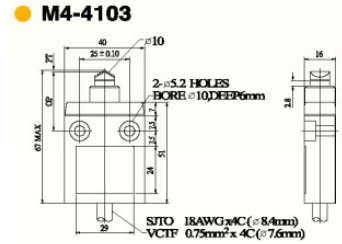

M4-4103-2	VCTF cable 2m, IP67
M4-4103-2L	SJTO cable 2m, IP67
M4-4103S-2	VCTF cable 2m, side out cable, IP67
M4-4103S-2L	SJTO cable 2m, side out cable, IP67
M4-4103Q-1	Quick connect in M12, AC or DC, w/out cable, IP67