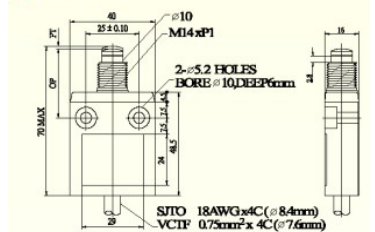

M4-4310

- M4-4310-2 VCTF cable 2m, IP67
- M4-4310-2L SJTO cable 2m, IP67
- M4-4310S-2 VCTF cable 2m, side out cable, IP67
- M4-4310S-2L SJTO cable 2m, side out cable, IP67
- M4-4310Q-1 Quick connect in M12, AC or DC, w/out cable, IP67