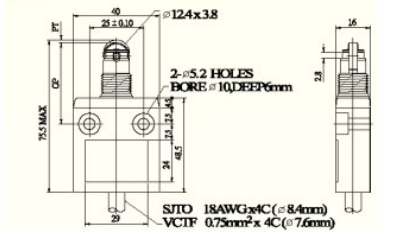

M4-4311

- M4-4311-2 VCTF cable 2m, IP67
- M4-4311-2L SJTO cable 2m, IP67
- M4-4311S-2 VCTF cable 2m, side out cable, IP67
- M4-4311S-2L SJTO cable 2m, side out cable, IP67
- M4-4311Q-1 Quick connect in M12, AC or DC, w/out cable, IP67