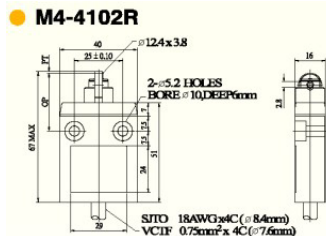

M4-4102-2	VCTF cable 2m, IP67
M4-4102-2L	SJTO cable 2m, IP67
M4-4102S-2	VCTF cable 2m, side out cable, IP67
M4-4102S-2L	SJTO cable 2m, side out cable, IP67
M4-4102Q-1	Quick connect in M12, AC or DC, w/out cable, IP67

M4-4102R-2	VCTF cable 2m, IP67
M4-4102R-2L	SJTO cable 2m, IP67
M4-4102RS-2	VCTF cable 2m, side out cable, IP67
M4-4102RS-2L	SJTO cable 2m, side out cable, IP67
M4-4102RQ-1	Quick connect in M12, AC or DC, w/out cable, IP67