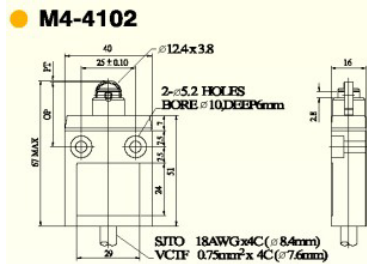

#### FEATURES

- Metal case housing
- IP67
- 5A 125 or 250 VAC
- -15°C to +70°C
- NO/NC contacts
- Wide choice of heads and actuators
- 

Item nr	Specification
M4-4101-2	VCTF cable 2m, IP67
M4-4101-2L	SJTO cable 2m, IP67
M4-4101S-2	VCTF cable 2m, side out cable, IP67
M4-4101S-2L	SJTO cable 2m, side out cable, IP67
M4-4101Q-1	Quick connect in M12, AC or DC, w/out cable, IP67