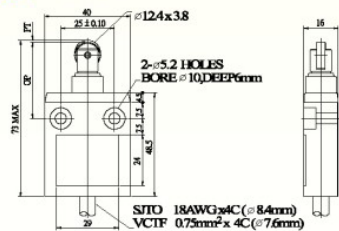

M4-4112

- M4-4112-2 VCTF cable 2m, IP67
- M4-4112-2L SJTO cable 2m, IP67
- M4-4112S-2 VCTF cable 2m, side out cable, IP67
- M4-4112S-2L SJTO cable 2m, side out cable, IP67
- M4-4112Q-1 Quick connect in M12, AC or DC, w/out cable, IP67