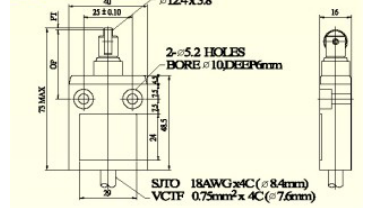

**M4-4111**

- M4-4111-2 VCTF cable 2m, IP67
- M4-4111-2L SJTO cable 2m, IP67
- M4-4111S-2 VCTF cable 2m, side out cable
- M4-4111S-2L SJTO cable 2m, side out cable
- M4-4111Q-1 Quick connect in M12, AC or DC, w/out cable

**M4-4112**

- M4-4112-2 VCTF cable 2m, IP67
- M4-4112-2L SJTO cable 2m, IP67
- M4-4112S-2 VCTF cable 2m, side out cable, IP67
- M4-4112S-2L SJTO cable 2m, side out cable, IP67
- M4-4112Q-1 Quick connect in M12, AC or DC, w/out cable, IP67

**M4-4112R**

- M4-4112R-2 VCTF cable 2m, IP67
- M4-4112R-2L SJTO cable 2m, IP67
- M4-4112RS-2 VCTF cable 2m, side out cable, IP67
- M4-4112RS-2L SJTO cable 2m, side out cable, IP67
- M4-4112RQ-1 Quick connect in M12, AC or DC, w/out cable, IP67