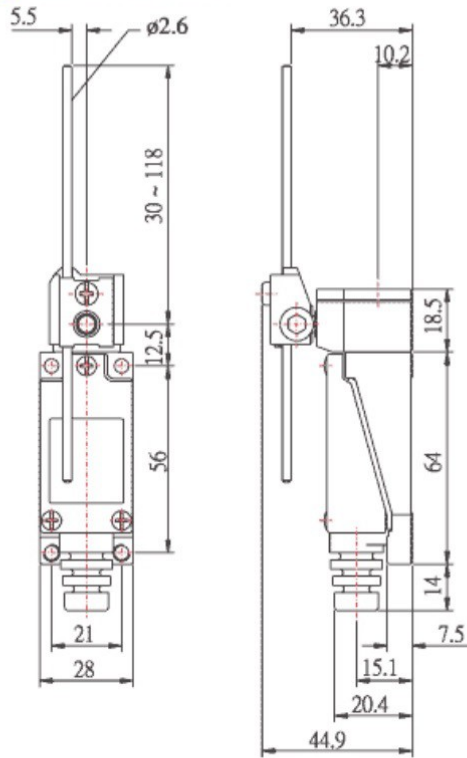

ME-8107

Characteristics:

OF: Operating Force Max	203g
RF: Release Force Min	12g
PT: Pretravel Max	20°
OT: Over Travel Min	75°
DT: Differential Travel Max	10°
TT: Total Travel Min	95°

Ratings:

5 A: 250V AC	(resistive)
0.4A: 115V DC	(resistive)