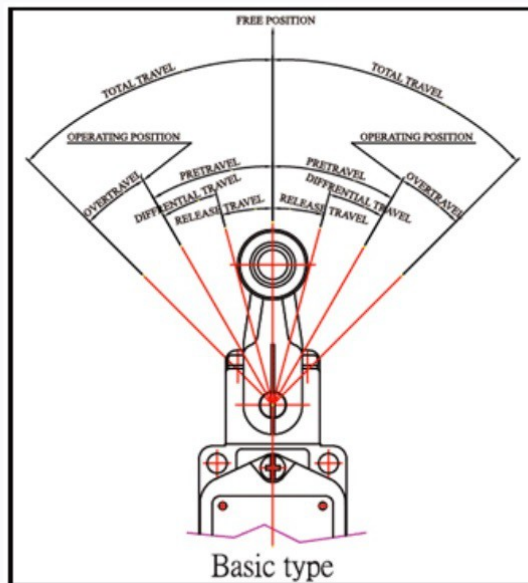

ME-8107

Characteristics:

OF: Operating Force Max	203g
RF: Release Force Min	12g
PT: Pretravel Max	20°
OT: Over Travel Min	75°
DT: Differential Travel Max	10°
TT: Total Travel Min	95°

Ratings:

5 A: 250V AC	(resistive)
0.4A: 115V DC	(resistive)