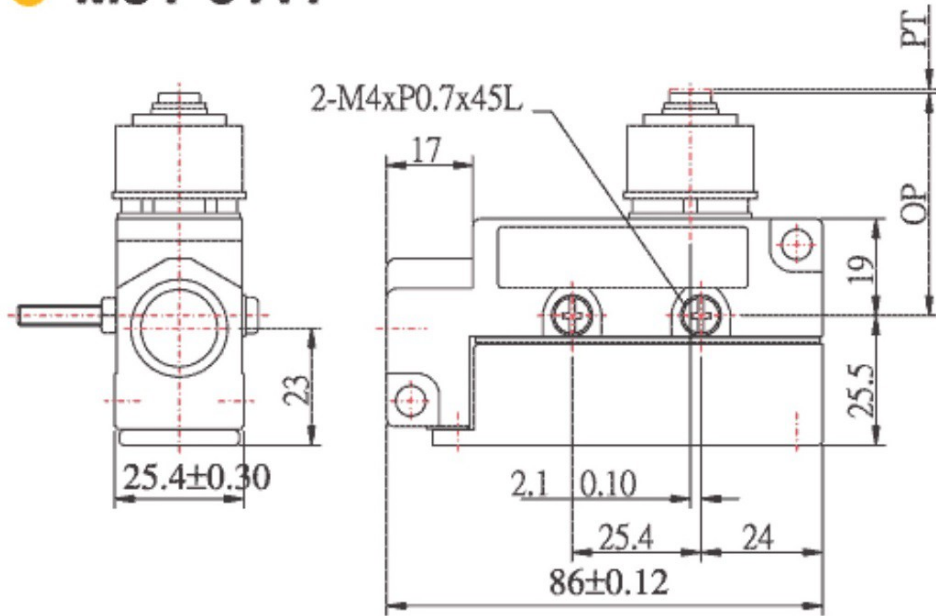

● **MJ1-6111**

**Characteristics:**

OF: Operating Force Max	800g
RF: Release Force Min	240g
PT: Pretravel Max	2mm
OT: Over Travel Min	5mm
DT: Differential Travel Max	0.1mm
TT: Total Travel Min	50.5±0.8mm

**Ratings:**

15A	125V, 250V
1/8 HP	125V AC
1/4 HP	250V AC
1/2 HP	125V DC
1/4 HP	250V DC