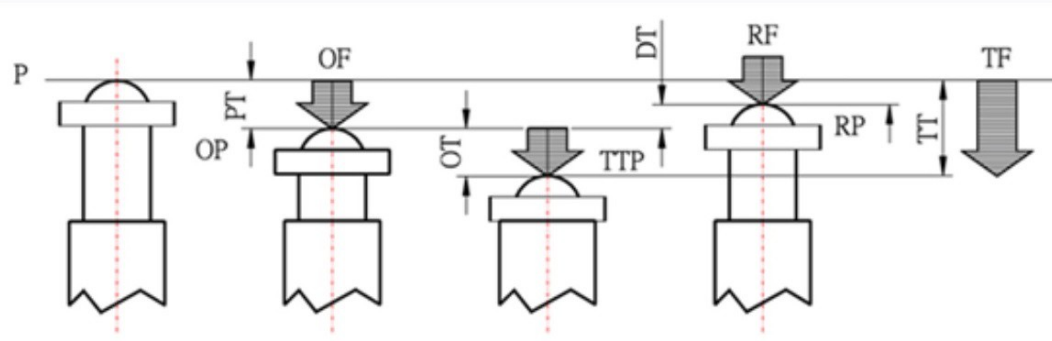

● **MJ1-6111**

**Characteristics:**

OF: Operating Force Max	800g
RF: Release Force Min	240g
PT: Pretravel Max	2mm
OT: Over Travel Min	5mm
DT: Differential Travel Max	0.1mm
TT: Total Travel Min	50.5±0.8mm

**Ratings:**

15A	125V, 250V
1/8 HP	125V AC
1/4 HP	250V AC
1/2 HP	125V DC
1/4 HP	250V DC